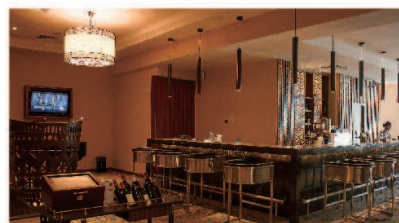

The Lobby Bar

Let the soothing music from our Lobby Bar's in-house "Live" piano performance complement your night out, whilst enjoying Happy Hour.

15% OFF

1. Not available in combination with other offers.
2. Terms and Conditions apply and are subject to change without prior notice.