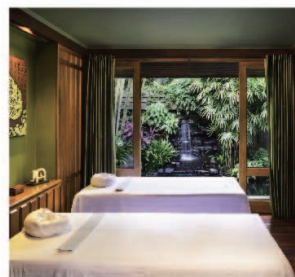

Oasis Spa

MAP:P3-Pun Hlaing Map

The Oasis Spa is the centre of relaxation and recreation, and offers nine treatment suites each overlooking private lagoons with a lush tropical landscape.

10% OFF

1. Not available in combination with other offers.
2. Terms and Conditions apply and are subject to change without prior notice.

Location Pun Hlaing Country Club, Pan Hlaing Golf Estate Avenue. **Open** 9:00AM ~ 9:00PM

Tel 09-970-920-465, 09-514-4590, 01-684-026~30 Ext.1517