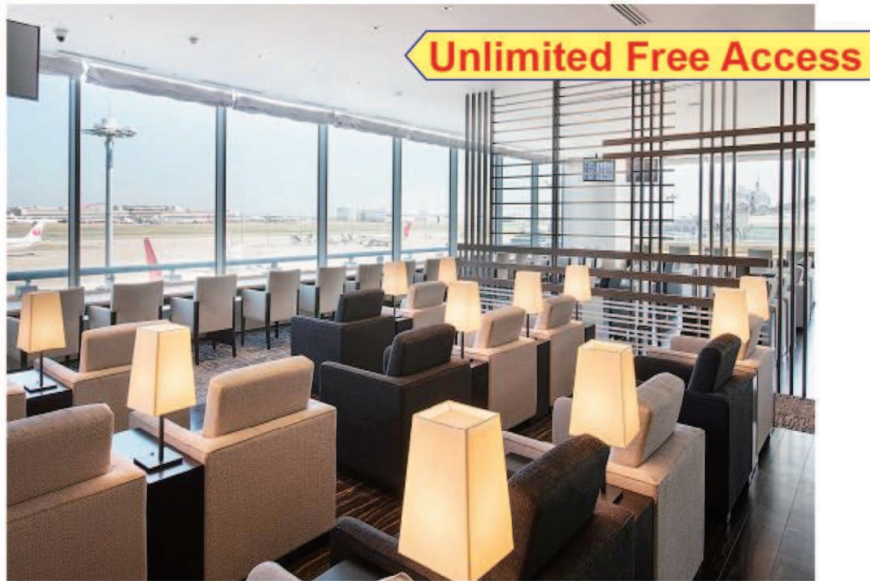

JCB Platinum Airport Lounge ဝန်ဆောင်မှု

JCB Platinum card ကိုင်ဆောင်သူဖြစ်ပါက နိုင်ငံခြားခရီးစဉ်များ သွားရောက်တဲ့အခါ မြန်မာနိုင်ငံတွင် ပြုလုပ်ထားသော JCB Platinum card ရှိရှိဖြင့် airport lounge တွေမှာ အခမဲ့ ဝင်ရောက် နားနေနိုင်မှာဖြစ်ပါတယ်။

အခမဲ့ဝန်ဆောင်မှုရရှိနိုင်သော Airport Lounge များ

- Japan
  Hokkaido, Tohoku, Kanto, Chubu, Hokuriku, Kinki, Chugoku, Shikoku, Kyusyu, Okinawa
- Singapore
  Singapore Changi Airport (3- Lounges)
- Taiwan
  Taoyuan International Airport (2- Lounges)
- Malaysia
  Kuala Lumpur International Airport (1- Lounge)
- United Kingdom
  Heathrow Airport (2- Lounges)
- Thailand
  Suvarnabhumi International Airport (6- Lounges)
- Korea
  Incheon International Airport (4- Lounges)
- China
  Shanghai Pudong International Airport (1- Lounge)
- Germany
  Frankfurt International Airport (2- Lounges)
- Hawaii
  Daniel K Inouye International Airport

1. သင်၏ JCB Platinum card နှင့် လေယာဉ်စီးနင်းခွင့်လက်မှတ်တို့ကို lounge ဧည့်လက်ခံကောင်တာ တွင်ပြသပြီး ဝန်ဆောင်မှုကို အသုံးပြုလိုကြောင်း လျှောက်ထားပါ။
2. အခမဲ့အသုံးပြုနိုင်သည့် lounge တစ်ခုကို အသုံးပြုသည့်အခါ သင့်ကတ်အား မှန်ကန်ကြောင်း အတည်ပြုရန် credit card မှ အမေရိကန်ဒေါ်လာ ၁ ဒေါ်လာကို နှုတ်ယူထိန်းသိမ်းထားမည် ဖြစ်သည်။
3. ဤငွေပမာဏကို ထိန်းသိမ်းမှုကာလပြီးဆုံးသည့်အခါဝန်ဆောင်မှုပံ့ပိုးသူမှ ငွေပြန်အမ်းမည်ဖြစ်ပါသည်။ (ထိန်းသိမ်းမှုကာလကို ဝန်ဆောင်မှုပံ့ပိုးသူမှ ဆုံးဖြတ်ပါသည်)
4. သင်သည် debit card (ဘဏ်မှတိုက်ရိုက်ပေးဆောင်သည့်ကတ်) အသုံးပြုပါက အမေရိကန်ဒေါ်လာ ၁ ဒေါ်လာကို သင့်ဘဏ်အကောင့်ငွေစာရင်းမှ ထုတ်ယူမည်ဖြစ်သည်။ ဤငွေပမာဏကို ငွေပြန်အမ်း မည်ဖြစ်ပါသည်။
5. အသေးစိတ်အချက်အလက်များကို <https://www.global.jcb/en/consumers/platinum/> တွင် ဝင်ရောက် လေ့လာနိုင်ပါသည်။