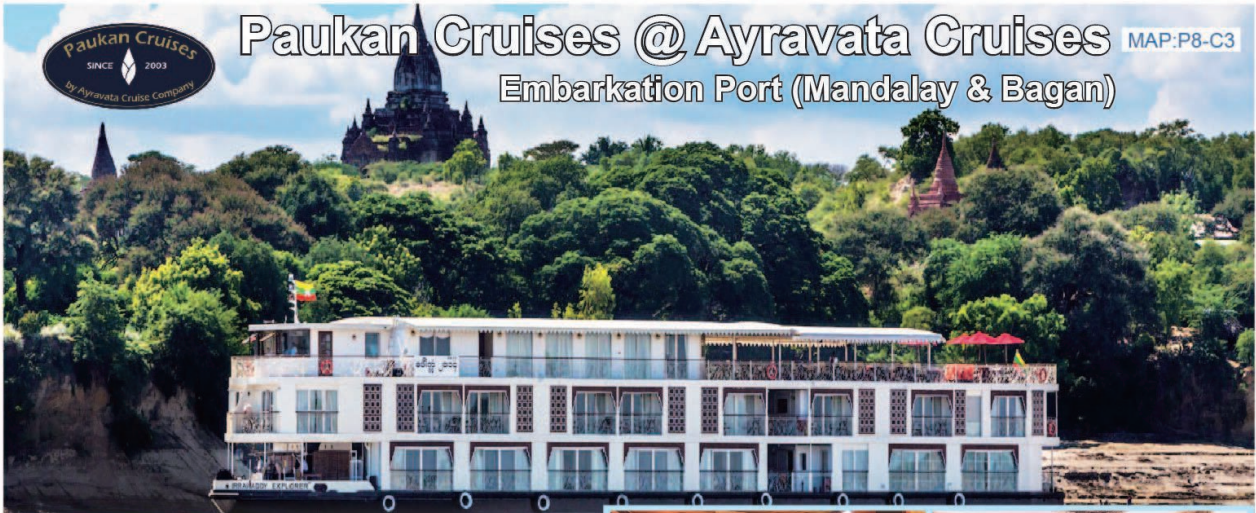

Paukan Cruises @ Ayurvata Cruises

Embarkation Port (Mandalay & Bagan)

MAP:P8-C3

Our boutique cruises on the Irrawaddy and Chindwin Rivers will unveil you the Myanmar cultural heritage, the ex-Royal capitals, the lifestyle and traditions of the people living along their banks.