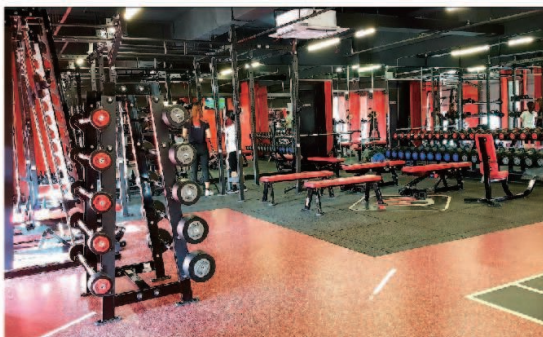

Fit-Way Gym Sule

MAP:P8-B3

Fit-way gym is the international-standard fitness club which provides a spacious floor area with brand equipment such as Lifefitness and Hammer Strenght. Our Certified trainers will always be there to instruct you. We've arranged a variety of classes like lesmills Bodypump, body-combat, Yoga, Spinning, Zumba. We also have an indoor swimming pool. To ensure our customer satisfaction, we've supplied a Jacuzzi, Steam room, and Sauna room as well.

35% OFF
25% OFF
15% OFF

1. 35% Off for one year, 25% Off for 6 months, and 15% Off for 3 months package.
2. Terms and Conditions apply and are subject to change without prior notice.

Location	178, Naing Group Sule Tower 2, Relax floor corner of Anawyahter Rd and Sule Pagoda Rd, Kyauktada Tsp.
Tel	09-975-557-418
Open	6:00AM ~ 9:00PM